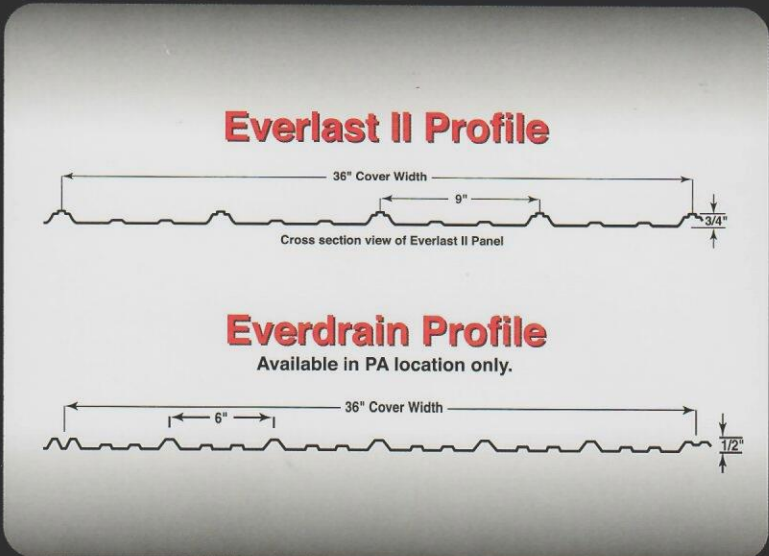

Colorbond®

COLORBOND® is a registered trade mark of BlueScope Steel Limited.

Colors	OMNI™	LYNX
Ash Gray	✓	✓
Beige	✓	✓
Black	✓	✓
Brite White	✓	✓
Bronze	✓	✓
Brown	✓	✓
Burgundy	✓	✓
Charcoal	✓	✓
Clay	✓	✓
Crimson Red	✓	☐
Heron Blue	✓	☐
Ivy	✓	✓
Light Stone	✓	✓
Ocean Blue	✓	✓
Patina Green	✓	✓
Red	✓	✓
Slate	✓	✓
Tan	✓	✓

Four locations to serve you!

Everlast Roofing, Inc.
10 Enterprise Court,
Lebanon, PA 17042
Phone: (717) 270-6554
Fax: (717) 270-6569

Everlast Roofing, Inc.
7180 N 050 E
Howe, IN 46746
Phone: (260) 562-3783
Fax: (260) 562-3738

Everlast Roofing, Inc.
161 Grand Valley Ave
Orwell, OH 44076
Phone: (440) 375-1030
Fax: (440) 437-7874

Everlast Roofing, Inc.
24 JR Mains Drive
Bridgton, ME 04009
Phone: (207) 647-5500
Fax: (207) 647-5599

Toll Free: 888.339.0059
www.everlastroofing.com